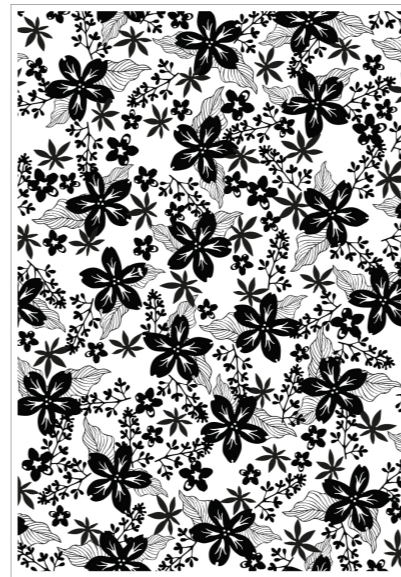

**Approximate Design Size:**

5 3/4" x 8 1/4"  
14.61cm x 20.96cm

**666592**

Sizzix™ Clear Stamp Set - Cosmopolitan, Petals by Stacey Park

**Approximate Design Size:**

5 3/4" x 8 1/4"  
14.61cm x 20.96cm

**666593**

Sizzix™ Clear Stamps Set 4PK - Cosmopolitan, Inspire by Stacey Park

**Approximate Design Size:**

5 1/4" x 8 1/8" - 1/2" x 3"  
13.34cm x 20.64cm - 1.27cm x 7.62cm

*Trust the timing of your life*  
*Celebrate small victories*  
*Tap into your magic*