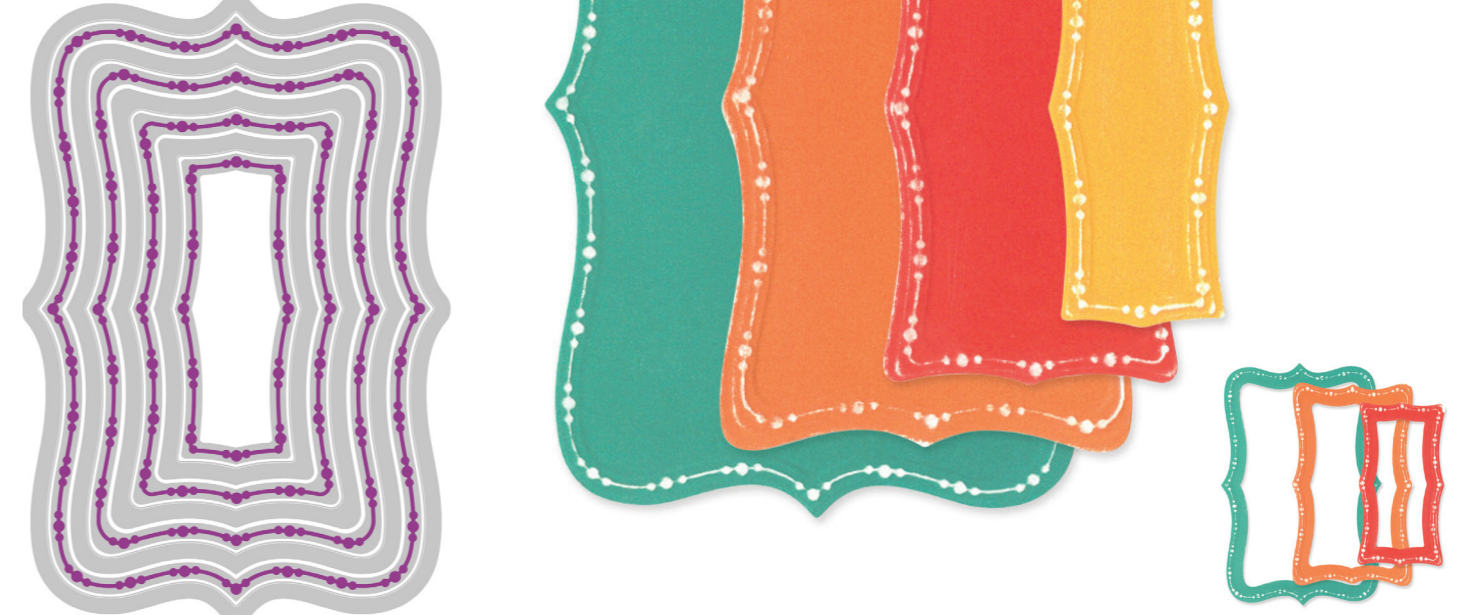

Approximate Design Size:

4 1/4" x 6 1/8" - 1 1/4" x 3"
10.80cm x 15.56cm - 3.18cm x 7.62cm

Enhance the creative possibilities with the Emboss and Transfer Set (662111), or Silicone Rubber (655121) and Impressions Pad (655120)