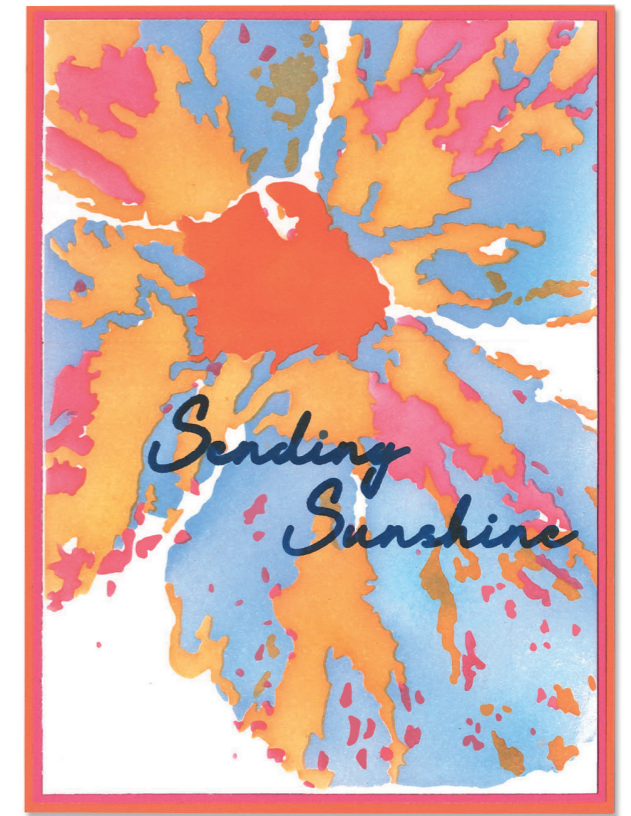

**Approximate Design Size:**

5 1/4" x 8"  
13.34cm x 20.32cm

**666588**

Sizzix™ A6 Layered Stencils 4PK - Cosmopolitan, Floral Impressions by Stacey Park

**Approximate Design Size:**

5 1/4" x 8"  
13.34cm x 20.32cm