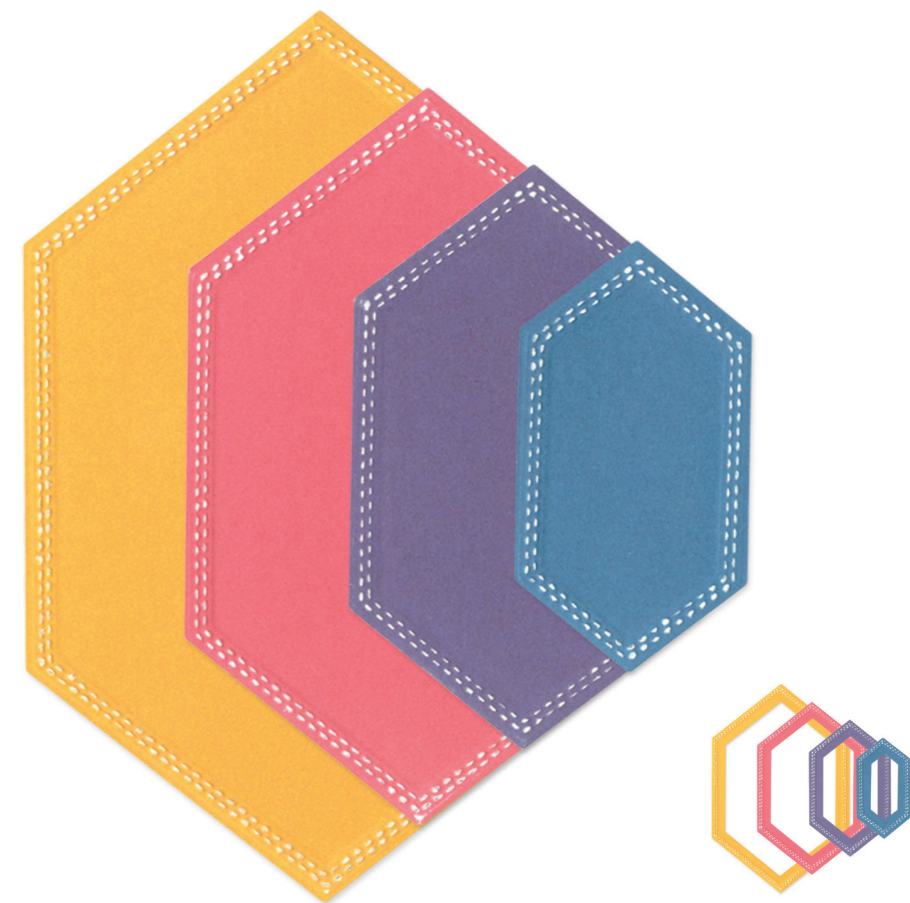

666554

Sizzix® Framelits® Die Set 10PK - Fanciful Framelits, Belinda Stitched Hexagons by Stacey Park

Approximate Design Size:
4 1/4" x 6 1/8" - 5/8" x 1 3/4"
10.80cm x 15.56cm - 1.59cm x 4.45cm

Enhance the creative possibilities with the Emboss and Transfer Set (662111), or Silicone Rubber (655121) and Impressions Pad (655120)