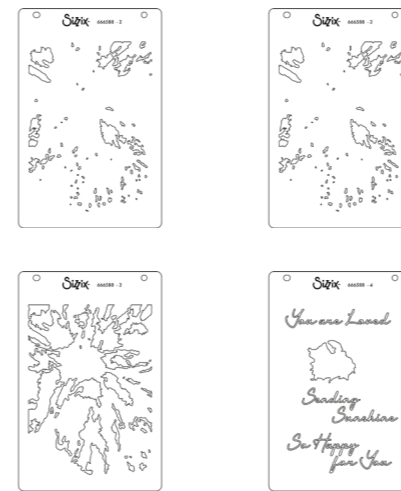

**Approximate Design Size:**

5 1/4" x 8"  
13.34cm x 20.32cm

**666588**

Sizzix™ A6 Layered Stencils 4PK - Cosmopolitan, Floral Impressions by Stacey Park

**Approximate Design Size:**

5 1/4" x 8"  
13.34cm x 20.32cm

**666589**

Sizzix™ A6 Layered Stencils 4PK - Cosmopolitan, Frond by Stacey Park

**Approximate Design Size:**

5 1/4" x 8"  
13.34cm x 20.32cm