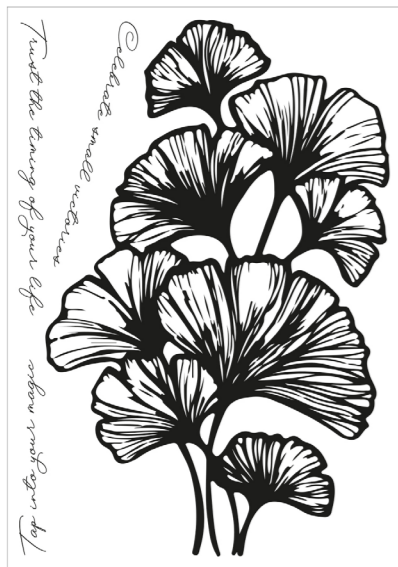

**Approximate Design Size:**

5 3/4" x 8 1/4"  
14.61cm x 20.96cm

**666592**

Sizzix™ Clear Stamp Set - Cosmopolitan, Petals by Stacey Park

**Approximate Design Size:**

5 3/4" x 8 1/4"  
14.61cm x 20.96cm

**666593**

Sizzix™ Clear Stamps Set 4PK - Cosmopolitan, Inspire by Stacey Park

**Approximate Design Size:**

5 1/4" x 8 1/8" - 1/2" x 3"  
13.34cm x 20.64cm - 1.27cm x 7.62cm

*Trust the timing of your life*  
*Celebrate small victories*  
*Tap into your magic*