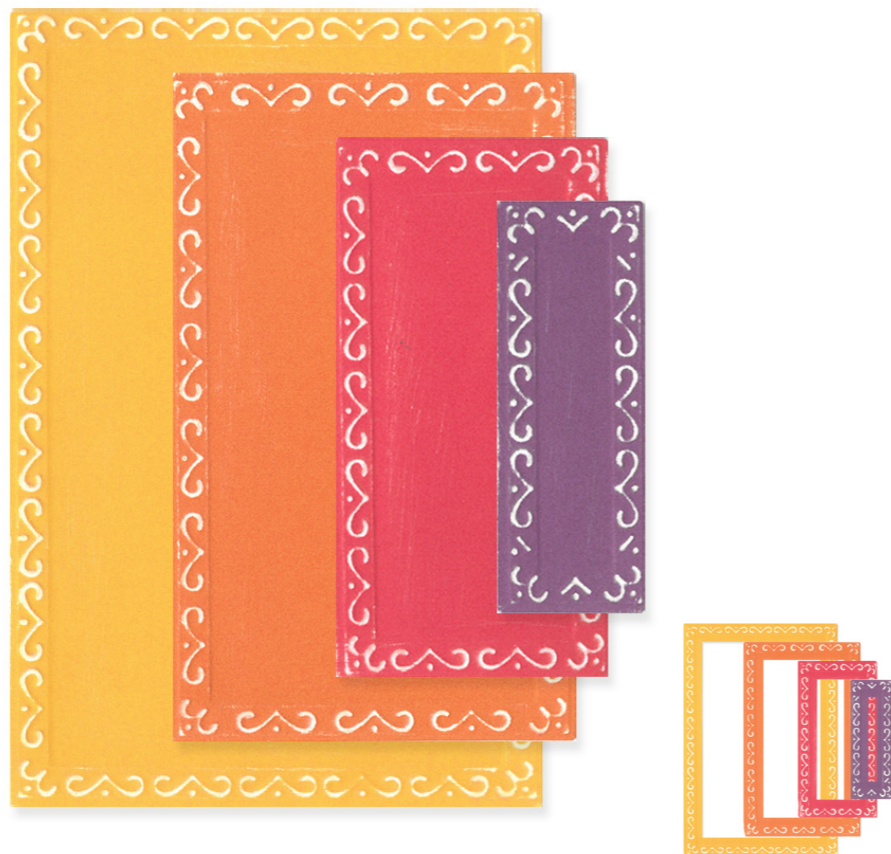

666553

Sizzix® Framelits® Die Set 9PK - Fanciful Framelits, Renee Deco Rectangles by Stacey Park

Approximate Design Size:
4 1/4" x 6 1/8" - 1/2" x 2 3/8"
10.80cm x 15.56cm - 1.27cm x 6.03cm

Enhance the creative possibilities with the Emboss and Transfer Set (662111), or Silicone Rubber (655121) and Impressions Pad (655120)